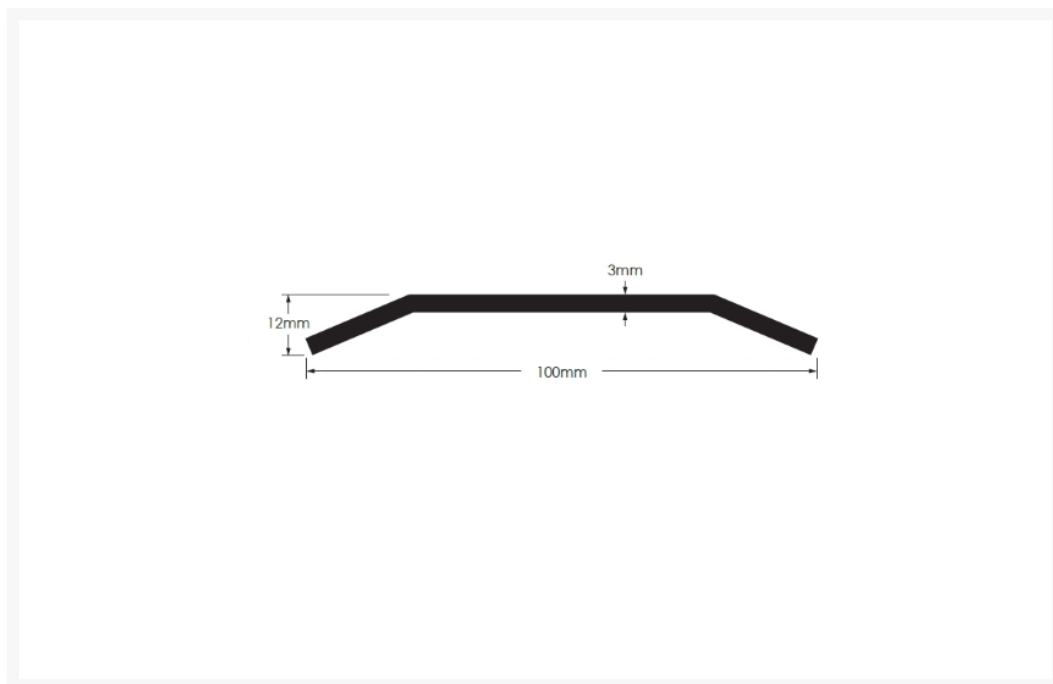

Independent 4 Life

AWS Smooth High Flat Stainless-steel Door Threshold 100 W x 12 mm H x 2100mm L

£236.14 Inc. VAT

Product Code: 4LA840251

Product Images

Description

Wide smooth stainless steel door threshold for external doors, designed to stand up to particularly harsh environments, such as marine and chlorine.

High flat threshold at 12mm in height, and constructed from 3mm thick Grade 304 stainless steel.

www.independent4life.co.uk | info@independent4life.co.uk | Tel: 0800 500 3001 | VAT No: 942447711

EORI GB942447711000

Technical details:

- Length: 2100mm (6'10 11/16")
- Width: 100mm (3.937")
- Height: 12mm (0.47")
- Material: 3mm (0.118") thick stainless steel
- Stainless steel: Grade 304

Installation Instructions:

- Measure and cut threshold to size as required
- Notch as necessary, to suit door frame
- Caulk underneath and around edges of threshold for moisture control
- Threshold drilled for CSK screws
- Attach threshold to floor surface with screws provided

Additional Information

| | |
|----------------------|---------------------|
| Manufacturer | AWS |
| Application | 12mm High Flat |
| Length (mm / feet) | 2100 / 6' 10 11/16" |
| Width (mm / inches) | 100 / 3.937" |
| Height (mm) | 12 |
| Supplied Pre-drilled | Yes |