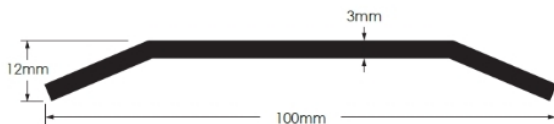

Independent 4 Life

£116.52 Inc. VAT

AWS Smooth High Flat Stainless-steel Door Threshold 100 W x 12 H x 1000mm L

Product Code: 4LA840250

Product Images

Description

Wide smooth stainless steel door threshold for external doors, designed to stand up to particularly harsh environments, such as marine and chlorine.

High flat threshold at 12mm in height, and constructed from 3mm thick Grade 304 stainless steel.

www.independent4life.co.uk | info@independent4life.co.uk | Tel: 0800 500 3001 | VAT No: 942447711

EORI GB942447711000

Technical details:

- Length: 1000mm (3' 3 3/8")
- Width: 100mm (3.937")
- Height: 12mm (0.47")
- Material: 3mm (0.118") thick stainless steel
- Stainless steel: Grade 304

Installation Instructions:

- Measure and cut threshold to size as required
- Notch as necessary, to suit door frame
- Caulk underneath and around edges of threshold for moisture control
- Threshold drilled for CSK screws
- Attach threshold to floor surface with screws provided