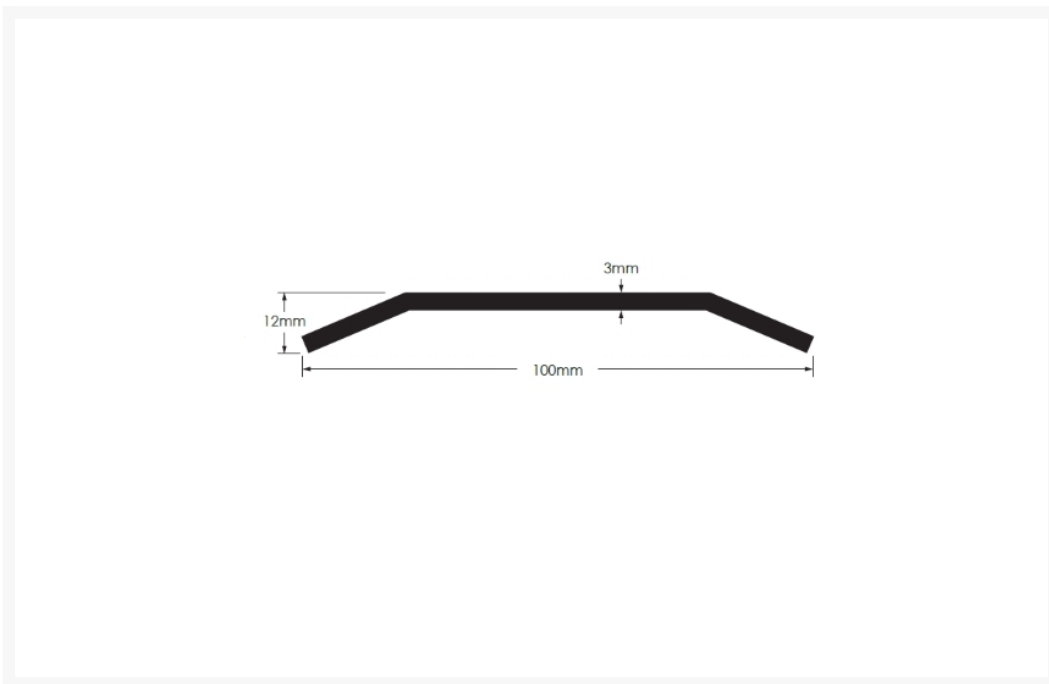

Independent 4 Life

AWS Smooth High Flat Stainless-steel Door Threshold 100 W x 12 H x 1000mm L

£116.52 Inc. VAT

Product Code: 4LA840250

Product Images

Description

Wide smooth stainless steel door threshold for external doors, designed to stand up to particularly harsh environments, such as marine and chlorine.

High flat threshold at 12mm in height, and constructed from 3mm thick Grade 304 stainless steel.

www.independent4life.co.uk | info@independent4life.co.uk | Tel: 0800 500 3001 | VAT No: 942447711

EORI GB942447711000

Technical details:

- Length: 1000mm (3' 3 3/8")
- Width: 100mm (3.937")
- Height: 12mm (0.47")
- Material: 3mm (0.118") thick stainless steel
- Stainless steel: Grade 304

Installation Instructions:

- Measure and cut threshold to size as required
- Notch as necessary, to suit door frame
- Caulk underneath and around edges of threshold for moisture control
- Threshold drilled for CSK screws
- Attach threshold to floor surface with screws provided

Additional Information

Manufacturer	AWS
Application	Stainless Steel
Length (mm / feet)	1000 / 3' 3 3/8"
Width (mm / inches)	100 / 3.937"
Height (mm)	12
Supplied Pre-drilled	Yes