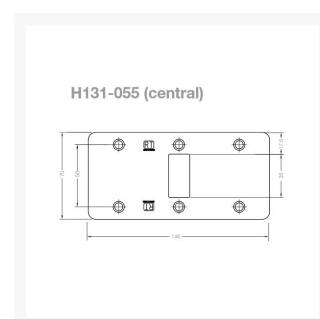

Independent 4 Life

Royde & Tucker Central Two Way Striking Plate 70x146mm - Brushed SS

£40.98 Inc. VAT

Product Code: H131-055

Product Images

Description

Two Way Striking Plate with centre keep designed for use with for use Royde & Tucker Double Action Locks, ideal for disabled bathroom door applications.

Compatible with Royde & Tucker Double Action Locks H131-750 and H131-751 in conjunction with a double action pivot door set.