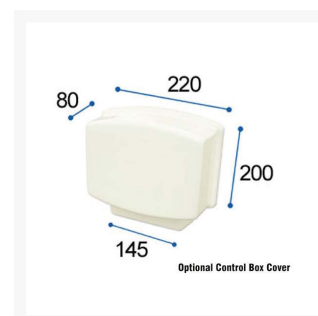

Independent 4 Life

P12 Shower Wastewater Pump Control Box Cover - White

£17.42 Inc. VAT

Product Code: 05PP16

Product Images

Description

High impact resistant cover designed for covering the Control Box that controls the Contour / AKW P12 range of shower wastewater pumps.