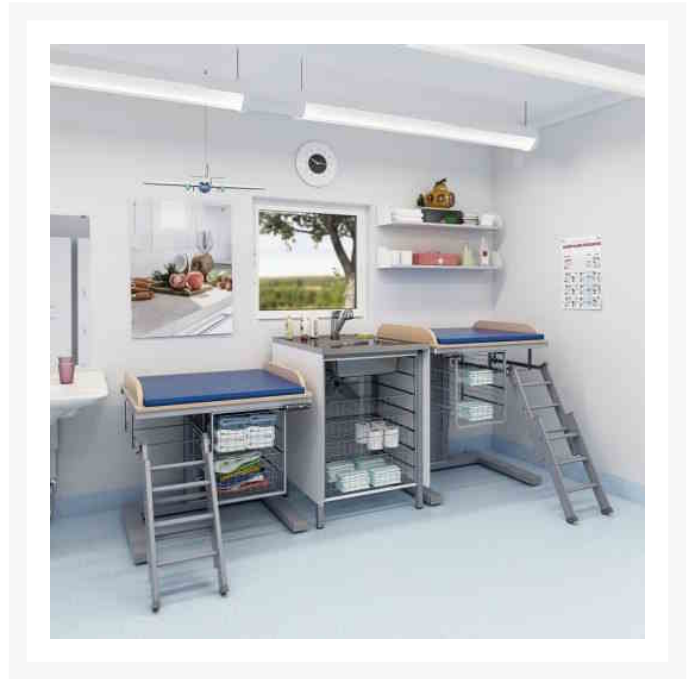

Independent 4 Life

Granberg Changing Table 332, Height ADJ, Border Height 55mm - Ladder Left, Mattress - 800x800mm

£4,226.28 Inc. VAT

Product Code: 332-080-021

Product Images

Description

The Granberg 332 is a height adjustable baby changing table with ladder, mattress and low solid birch moulding to the border sides.

This complete version of the 332 is 800mm in width with right hand pull-out baskets and a folding/extendable ladder on the left.

Ideal for schools, nurseries and day-care centres, the height can be adjusted quickly and provides a safe and secure area for changing.

Key benefits:

- Nursing table with laminate sheet and mattress
- Electrically height adjustable from 730-1130mm above the floor
- Laminate sheet and mattress
- Low solid birch border moulding
- Allows carer to set a suitable working height for each person
- Compact and sleek design
- Supplied fully assembled
- Easy-to-use programmable table control
- Perfect for schools, nurseries and day care centres

Materials:

- Motor unit: Anodised aluminium
- Floor frame: Powder coated steel (Grey RAL 9006) with adjustable feet
- Nursing table fittings: Sheet with white high-pressure laminate with solid birch moulding
- Border: Solid clear varnished birch
- Mattress: Manufactured from phthalate-free artificial leather. Cover and cold foam certified as per Ökotex standard 100 class 1