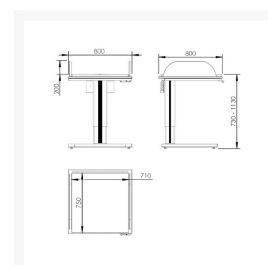

Independent 4 Life

Granberg Changing Table 332, Height ADJ, Border Height 55mm - Ladder Left, Mattress - 800x800mm

£4,226.28 Inc. VAT

Product Code: 332-080-021

Product Images

Description

The Granberg 332 is a height adjustable baby changing table with ladder, mattress and low solid birch moulding to the border sides.

This complete version of the 332 is 800mm in width with right hand pull-out baskets and a folding/extendable ladder on the left.

Ideal for schools, nurseries and day-care centres, the height can be adjusted quickly and provides a safe and secure area for changing.

Key benefits:

- Nursing table with laminate sheet and mattress
- Electrically height adjustable from 730-1130mm above the floor
- Laminate sheet and mattress
- Low solid birch border moulding
- Allows carer to set a suitable working height for each person
- Compact and sleek design
- Supplied fully assembled
- Easy-to-use programmable table control
- Perfect for schools, nurseries and day care centres

- Depth (mm): 800
- Width (mm): 800
- Mattress W x D x H (mm): 710x750x30
- Working height (mm): 730 - 1130
- Speed: 30mm / second
- Border height (mm): 55
- Electrical connection: 230 V ~50 Hz, 173 VA
- IP-class: IP20
- Max. user weight (kg): 50