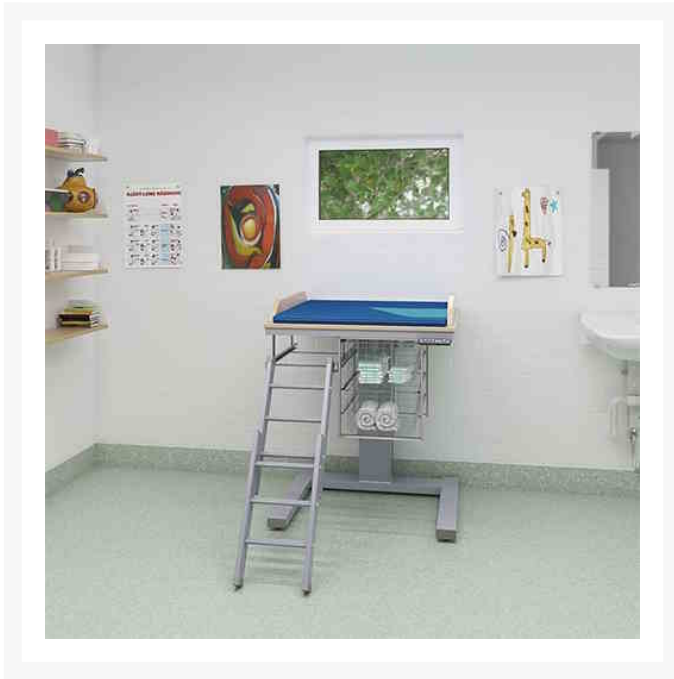

Independent 4 Life

Granberg Changing Table 332, Height ADJ, Border Height 55mm - Ladder Left, Mattress - 800x800mm

£4,226.28 Inc. VAT

Product Code: 332-080-021

Product Images

Description

The Granberg 332 is a height adjustable baby changing table with ladder, mattress and low solid birch moulding to the border sides.

This complete version of the 332 is 800mm in width with right hand pull-out baskets and a folding/extendable ladder on the left.

Ideal for schools, nurseries and day-care centres, the height can be adjusted quickly and provides a safe and secure area for changing.

Key benefits:

- Nursing table with laminate sheet and mattress
- Electrically height adjustable from 730-1130mm above the floor
- Laminate sheet and mattress
- Low solid birch border moulding
- Allows carer to set a suitable working height for each person
- Compact and sleek design
- Supplied fully assembled
- Easy-to-use programmable table control
- Perfect for schools, nurseries and day care centres

Materials:

- Motor unit: Anodised aluminium
- Floor frame: Powder coated steel (Grey RAL 9006) with adjustable feet
- Nursing table fittings: Sheet with white high-pressure laminate with solid birch moulding
- Border: Solid clear varnished birch
- Mattress: Manufactured from phthalate-free artificial leather. Cover and cold foam certified as per Ökotex standard 100 class 1