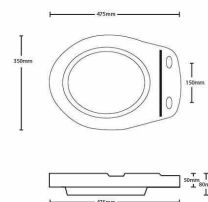

## Description

---

Toilet seat spacer by Throne Accessories, to increase the height of a toilet pan.

An ideal alternative to a toilet plinth, this version raises the toilet seat height by 50mm.

### Key benefits:

- Raises the toilet seat height by 50mm
- An alternative to fitting a toilet plinth
- Easy to install
- Supplied with longer bolts to secure a seat (not included) and the spacer to the WC pan

### Dimensions and compatibility:

- 50mm height, with 30mm recess into toilet pan
- Suitable for toilet pans with an overall depth of 475mm (see plan drawing)
- Suitable for toilet pans with an overall width of 350mm (see plan drawing)
- Suitable for toilet pans with 150mm centre-to-centre seat lid fixings
- Compatible with the Bio Bidet range of electronic toilet seats